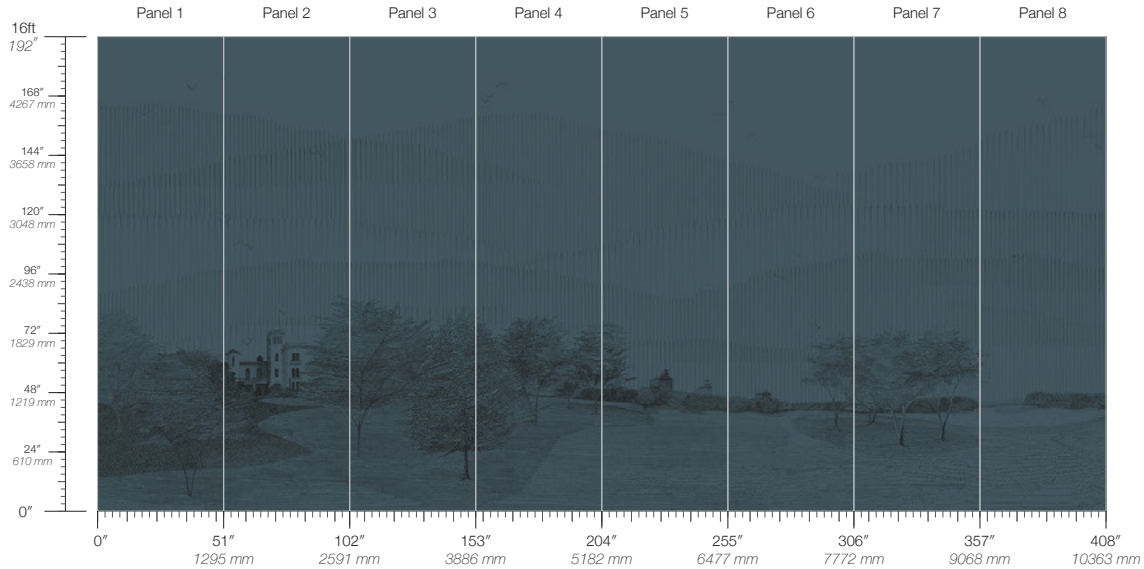

# Scenic Vale

Suitable for residential and commercial projects

**COLOR**  
Vale

**ITEM**  
5147

**CONTENT**  
Type II PVC-Free

**PANEL WIDTH**  
51" / 1295 mm trimmed

**PANEL HEIGHT**  
132" / 3353 mm standard  
192" / 4877 mm extended

**REPEAT**  
Non-repeating

**STOCK**  
Made to order

**LEAD TIME**  
4 weeks to print

**MINIMUM**  
1 panel

**PRICE**  
Available upon request

**ORIGIN**  
USA

**DETAILS**  
Custom options available

**ENVIRONMENTAL**  
Recycled Content  
Phthalate Free  
Low VOC  
HPD Available

**SPECS**  
Polyester/Natural Fiber face  
Fabric backing  
14 oz per linear yard  
435.2 g per linear meter  
Smooth surface texture

**TESTING**  
(US) ASTM E84 Adhered Class A  
CCC-W-408D Type II  
W-101 Type II Class A  
ASTM E96 Procedure B - 66 Perms