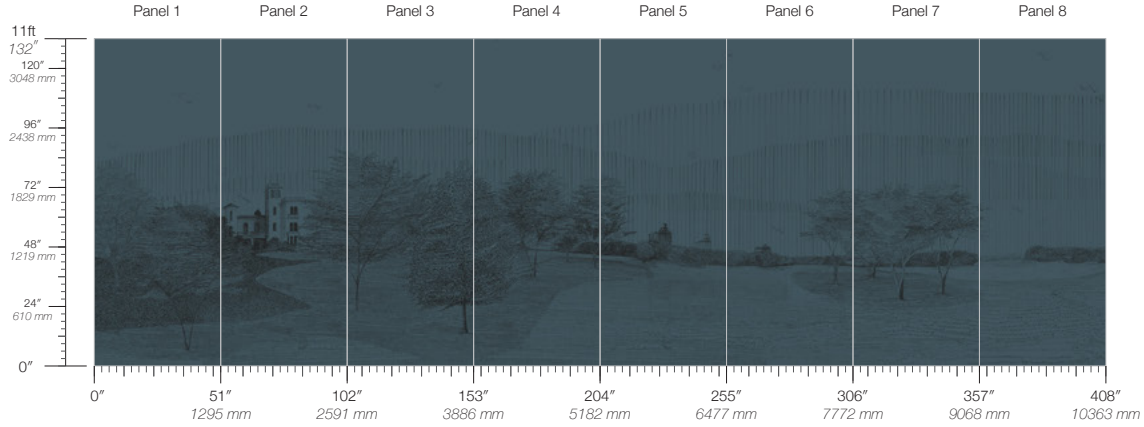

# Scenic Vale

Suitable for residential and commercial projects

**COLOR**  
Vale

**ITEM**  
5147

**CONTENT**  
Type II PVC-Free

**PANEL WIDTH**  
51" / 1295 mm trimmed

**PANEL HEIGHT**  
132" / 3353 mm standard  
192" / 4877 mm extended

**SPECS**  
Polyester/Natural Fiber face  
Fabric backing  
14 oz per linear yard  
435.2 g per linear meter  
Smooth surface texture

**TESTING**  
(US) ASTM E84 Adhered Class A  
CCC-W-408D Type II  
W-101 Type II Class A  
ASTM E96 Procedure B - 66 Perms